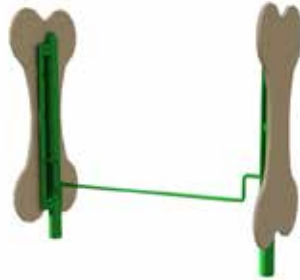

Case (10 Rolls, 200 per roll)
14" x 6" x 8.25", 12.5 lbs

Pet Waste Station

13" L x 10" W x 77" H, 33 lbs.

Stepping Riser

78" L x 12" W x 15" H, 57 lbs.

Starter Platform

38" L x 38" W x 12" H, 79 lbs.

Hoop Jump

54" W x 62" H, 55 lbs.

Pet Fountain

31" L x 26" W x 39" H, 117 lbs.

Fire Hydrant

25" H x 13.5" W, 49 lbs.

Ramp and Steps

163" L x 25" W x 45" H, 189 lbs.

6-foot Bench
(in-ground mount)
72" L x 26" W x 30.46" H, 150 lbs.

Leash Post
23" L x 23" W x 39" H, 26 lbs.

Welcome/Rules Sign
24" L x 4" W x 78" H, 77 lbs.

Adjustable Jump
37" L x 26" W x 11" H, 51 lbs.

Trash Receptacle
30"H x 22W", 102 lbs.

Dog Park Kits Big to small. Great values!

The Bone Yard (7 pieces)

Area: 45' x 45' 1019 lbs.

The Essentials (4 pieces)

Area: 15' x 15' 311 lbs.

The Hound (6 pieces)

Area: 35' x 35' 539 lbs.

Bow Wow (6 pieces)

Area: 40' x 40' 629 lbs.